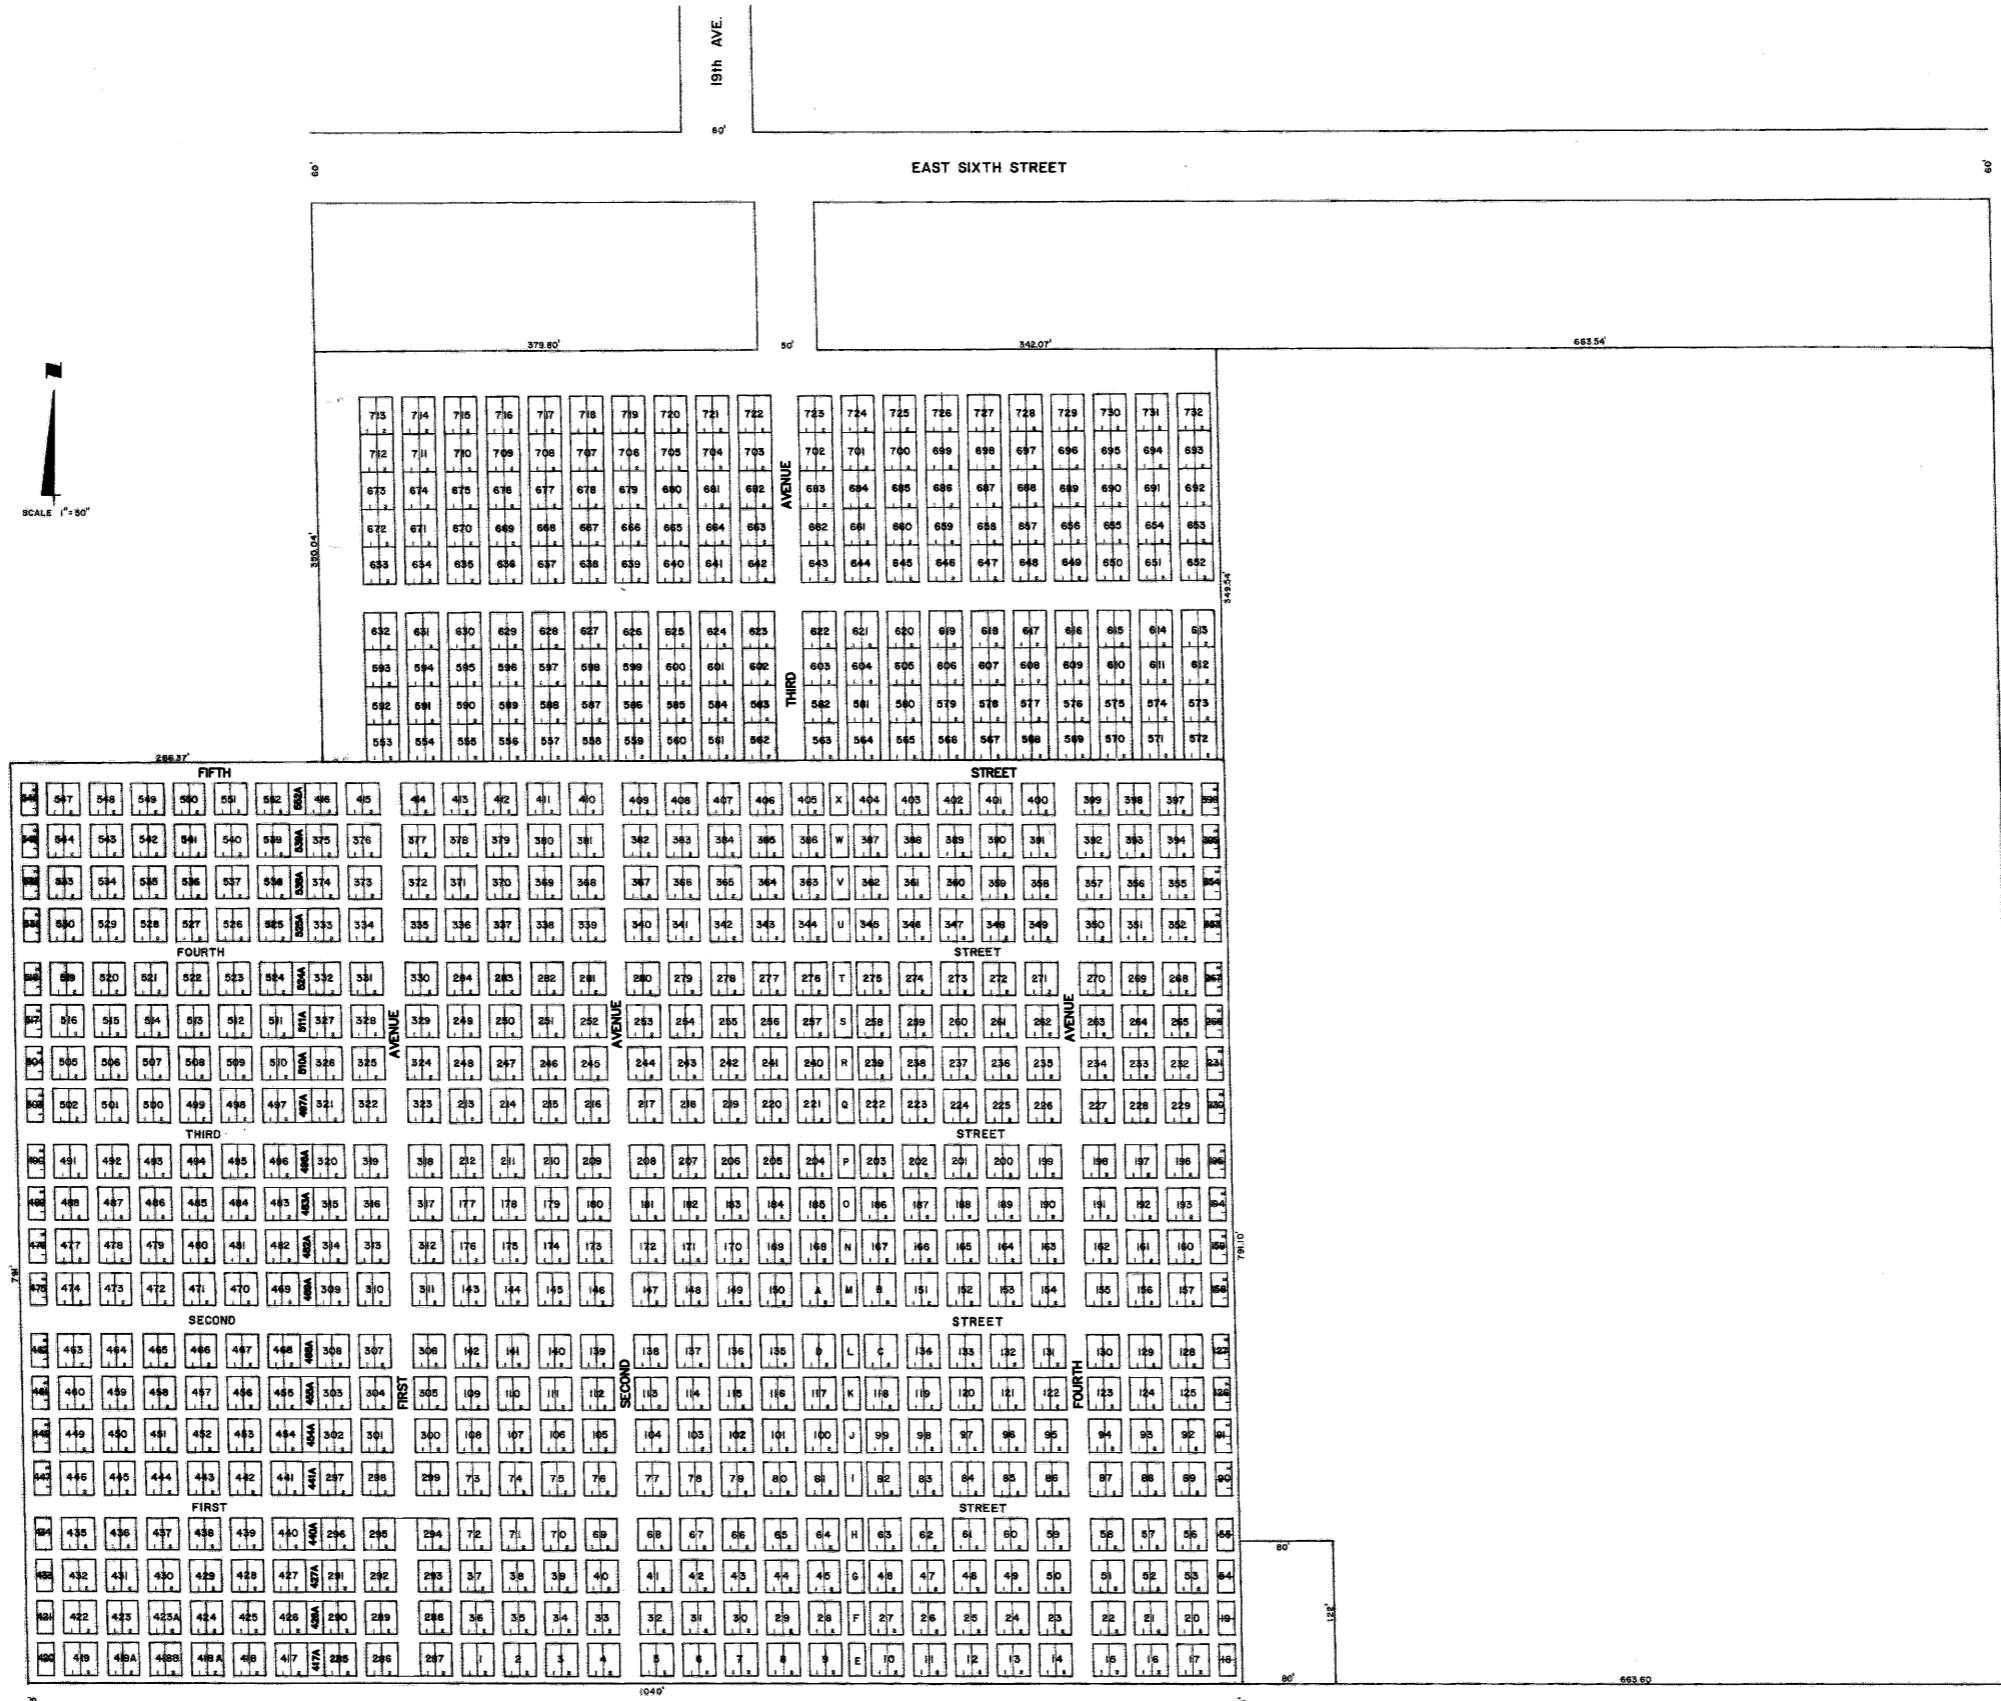

PLAT OF EAST-LAWN CEMETERY SHELDON, IOWA

9th STREET

SW COR. NE 1/4
SEC. 32-97-42